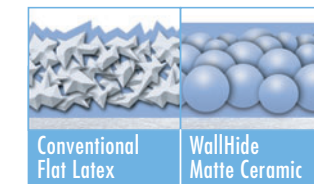

What is matte ceramic, and what makes it better than conventional flat paints?

The surface of most conventional flat paints is actually rough and porous,

enabling dirt and stains to easily penetrate. The proprietary formula of WallHide matte ceramic contains ceramic microspheres that create a smooth and durable, stain-resistant finish that holds stains on the surface for easy removal.

WallHide matte ceramic gives you a near-flat finish while surpassing the conventional flat paints in increased washability and burnish resistance! The matte ceramic finish is so durable, it won't burnish – even after multiple washings.